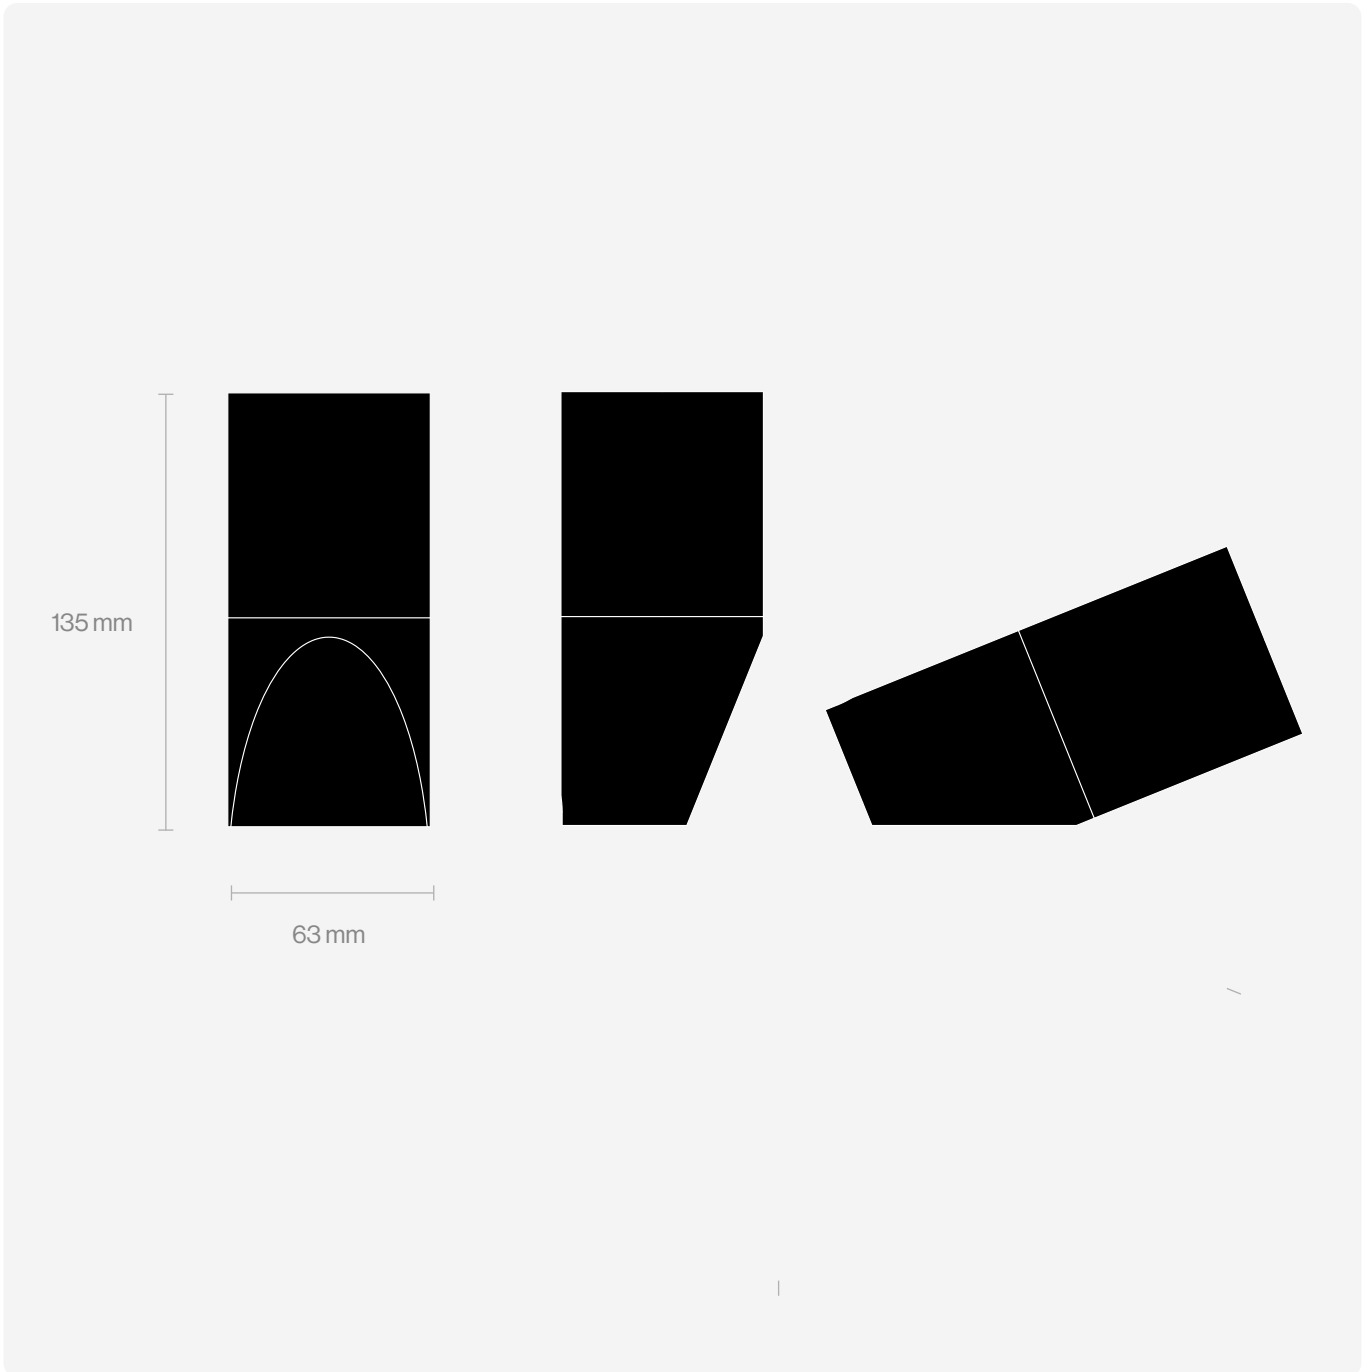

Art Light
Table Version

Table version
(inclusive of GST)

INR 12,600