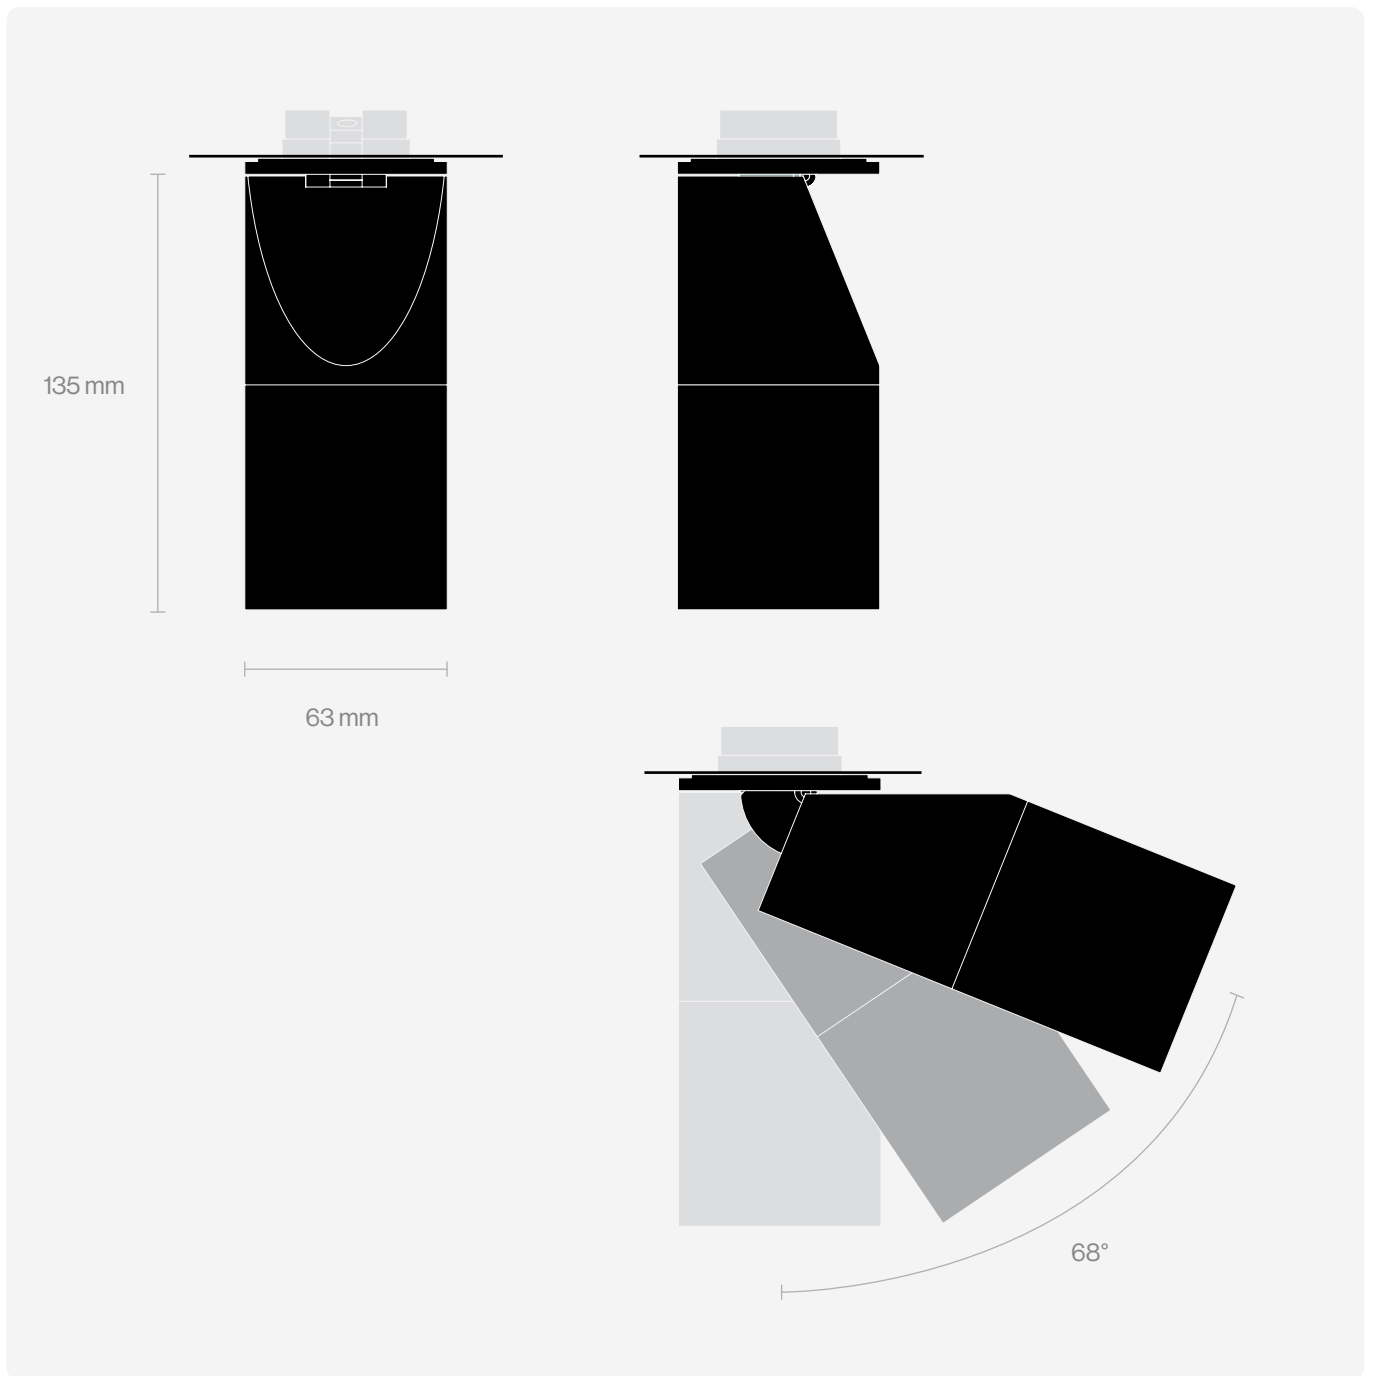

Art Light

Ceiling Version

RCC ceiling	INR 17,000
False ceiling	INR 15,600
(inclusive of GST)