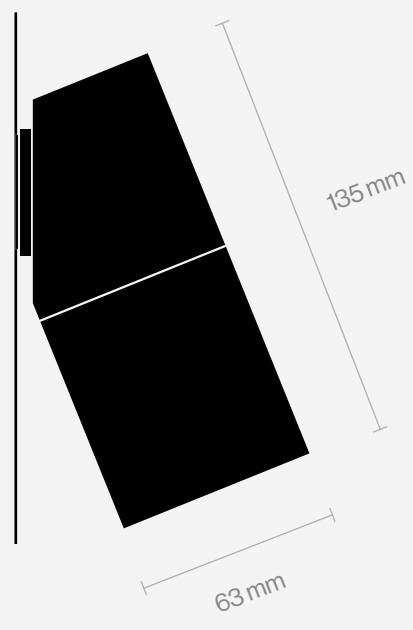

Art Light
Specifications

Ceiling Version

Table Version

Pendant

Wall Version

Art Light

Specifications

Ceiling

Table

Pendant

Wall

Electrical Specifications

Bulb

Philips Master LEDspot MV GU10 (dimnable) - 2700K - 4.9W - 395 lumens

OR

OSRAM LED GU10 (dimnable) - 3000K - 5.5W - 380 lumens

Art Light

Ceiling Version

RCC ceiling	INR 17,000
False ceiling	INR 15,600
(inclusive of GST)	

Art Light

Pendant Version

Pendant version
(inclusive of GST)

INR 15,600

Art Light
Table Version

Table version
(inclusive of GST)

INR 12,600

Art Light
Wall Version

Wall version
(inclusive of GST)

INR 12,600