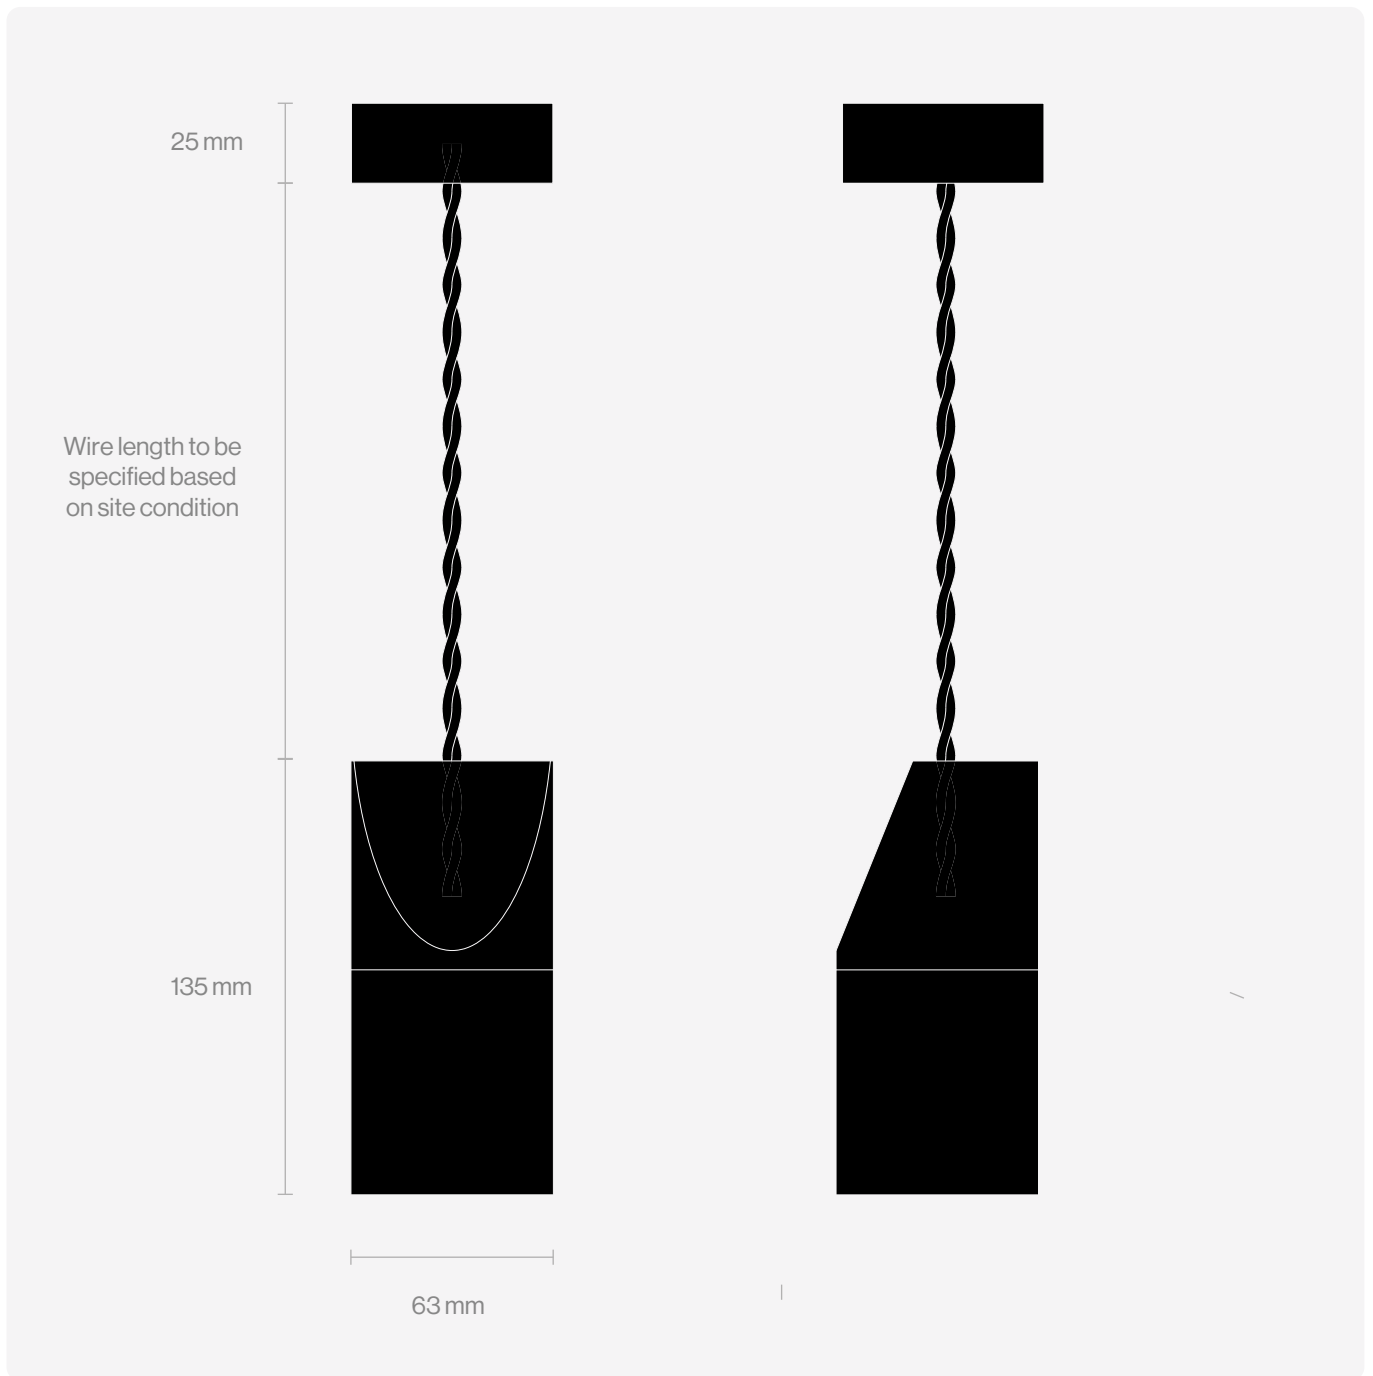

Art Light
Specifications

Ceiling Version

Table Version

Pendant

Wall Version

Art Light

Specifications

Ceiling

Table

Pendant

Wall

Electrical Specifications

Bulb

Philips Master LEDspot MV GU10 (dimnable) - 2700K - 4.9W - 395 lumens

OR

OSRAM LED GU10 (dimnable) - 3000K - 5.5W - 380 lumens

Art Light

Ceiling Version

RCC ceiling	INR 17,000
False ceiling	INR 15,600
(inclusive of GST)	

Art Light

Pendant Version

Pendant version
(inclusive of GST)

INR 15,600

Art Light
Table Version