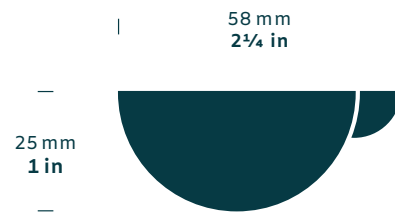

left: Diya big Ø 90mm, right: Diya small Ø 60mm

Traditional cast brass oil or butter lamps with a contemporary expression.

## Dimensions