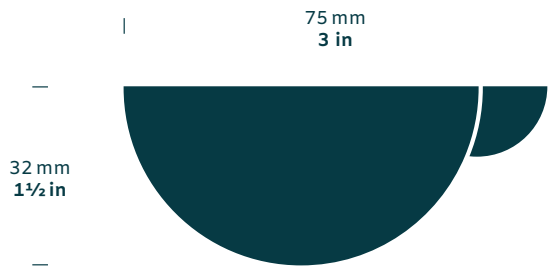

left: Diya big Ø 90mm, right: Diya small Ø 60mm

Traditional cast brass oil or butter lamps with a contemporary expression.

## Dimensions