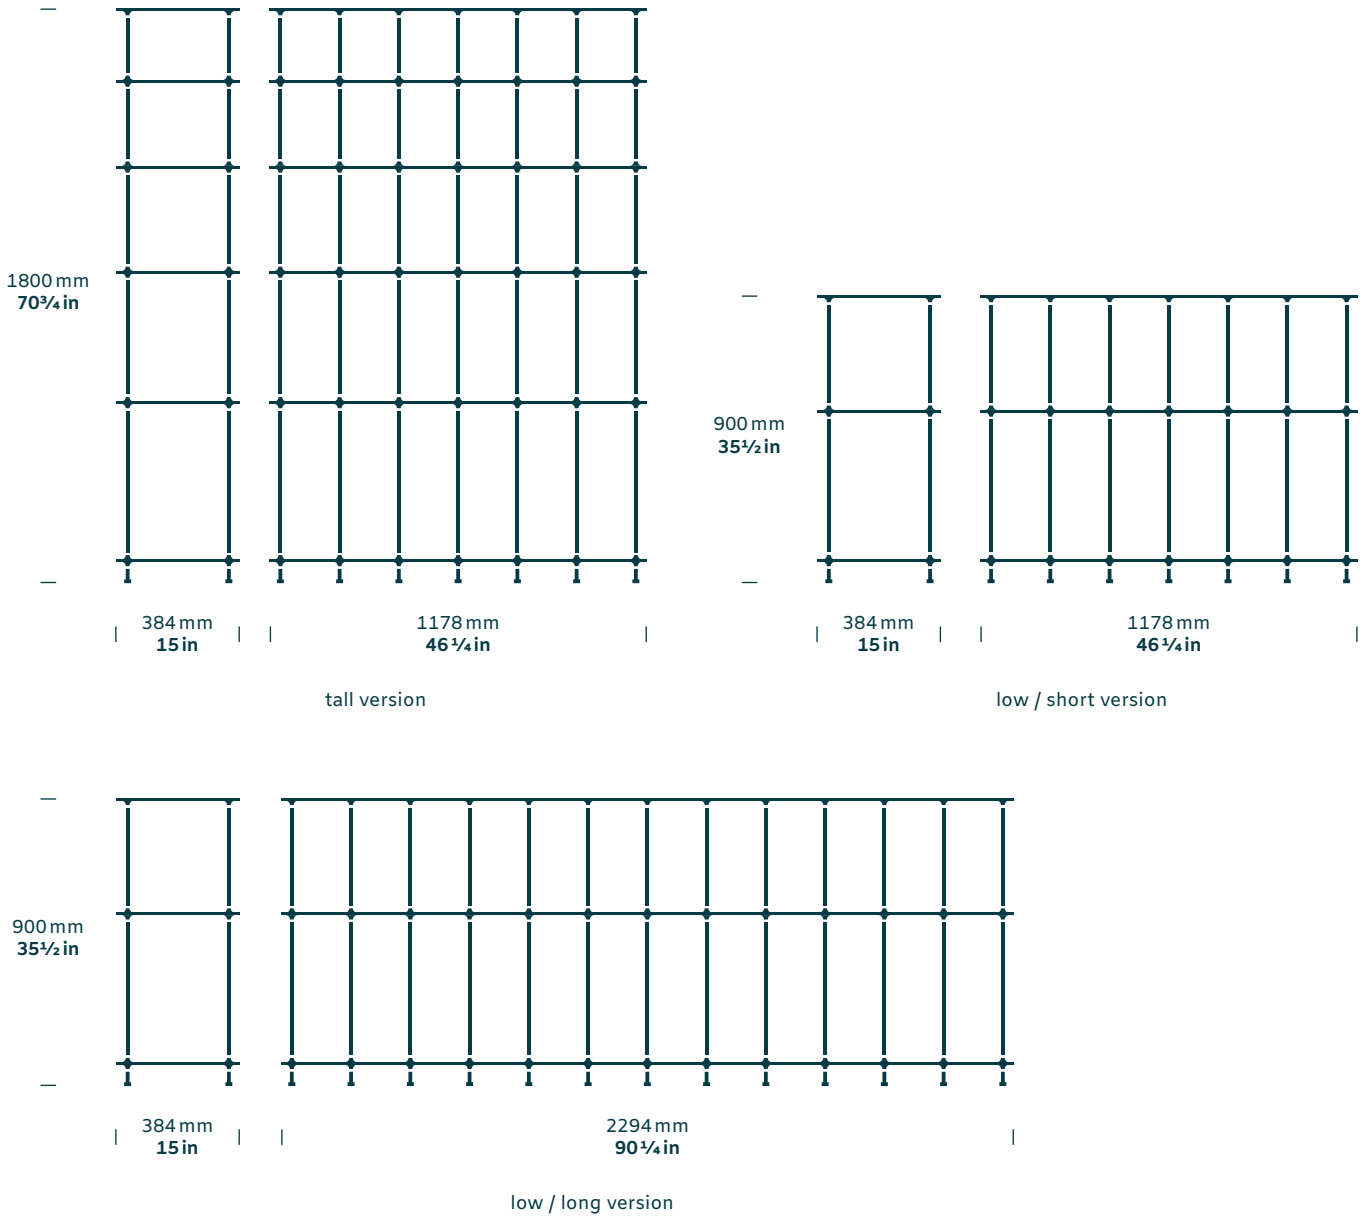

Two offset rows of flared columns support and maintain each level of the shelf.

## Dimensions